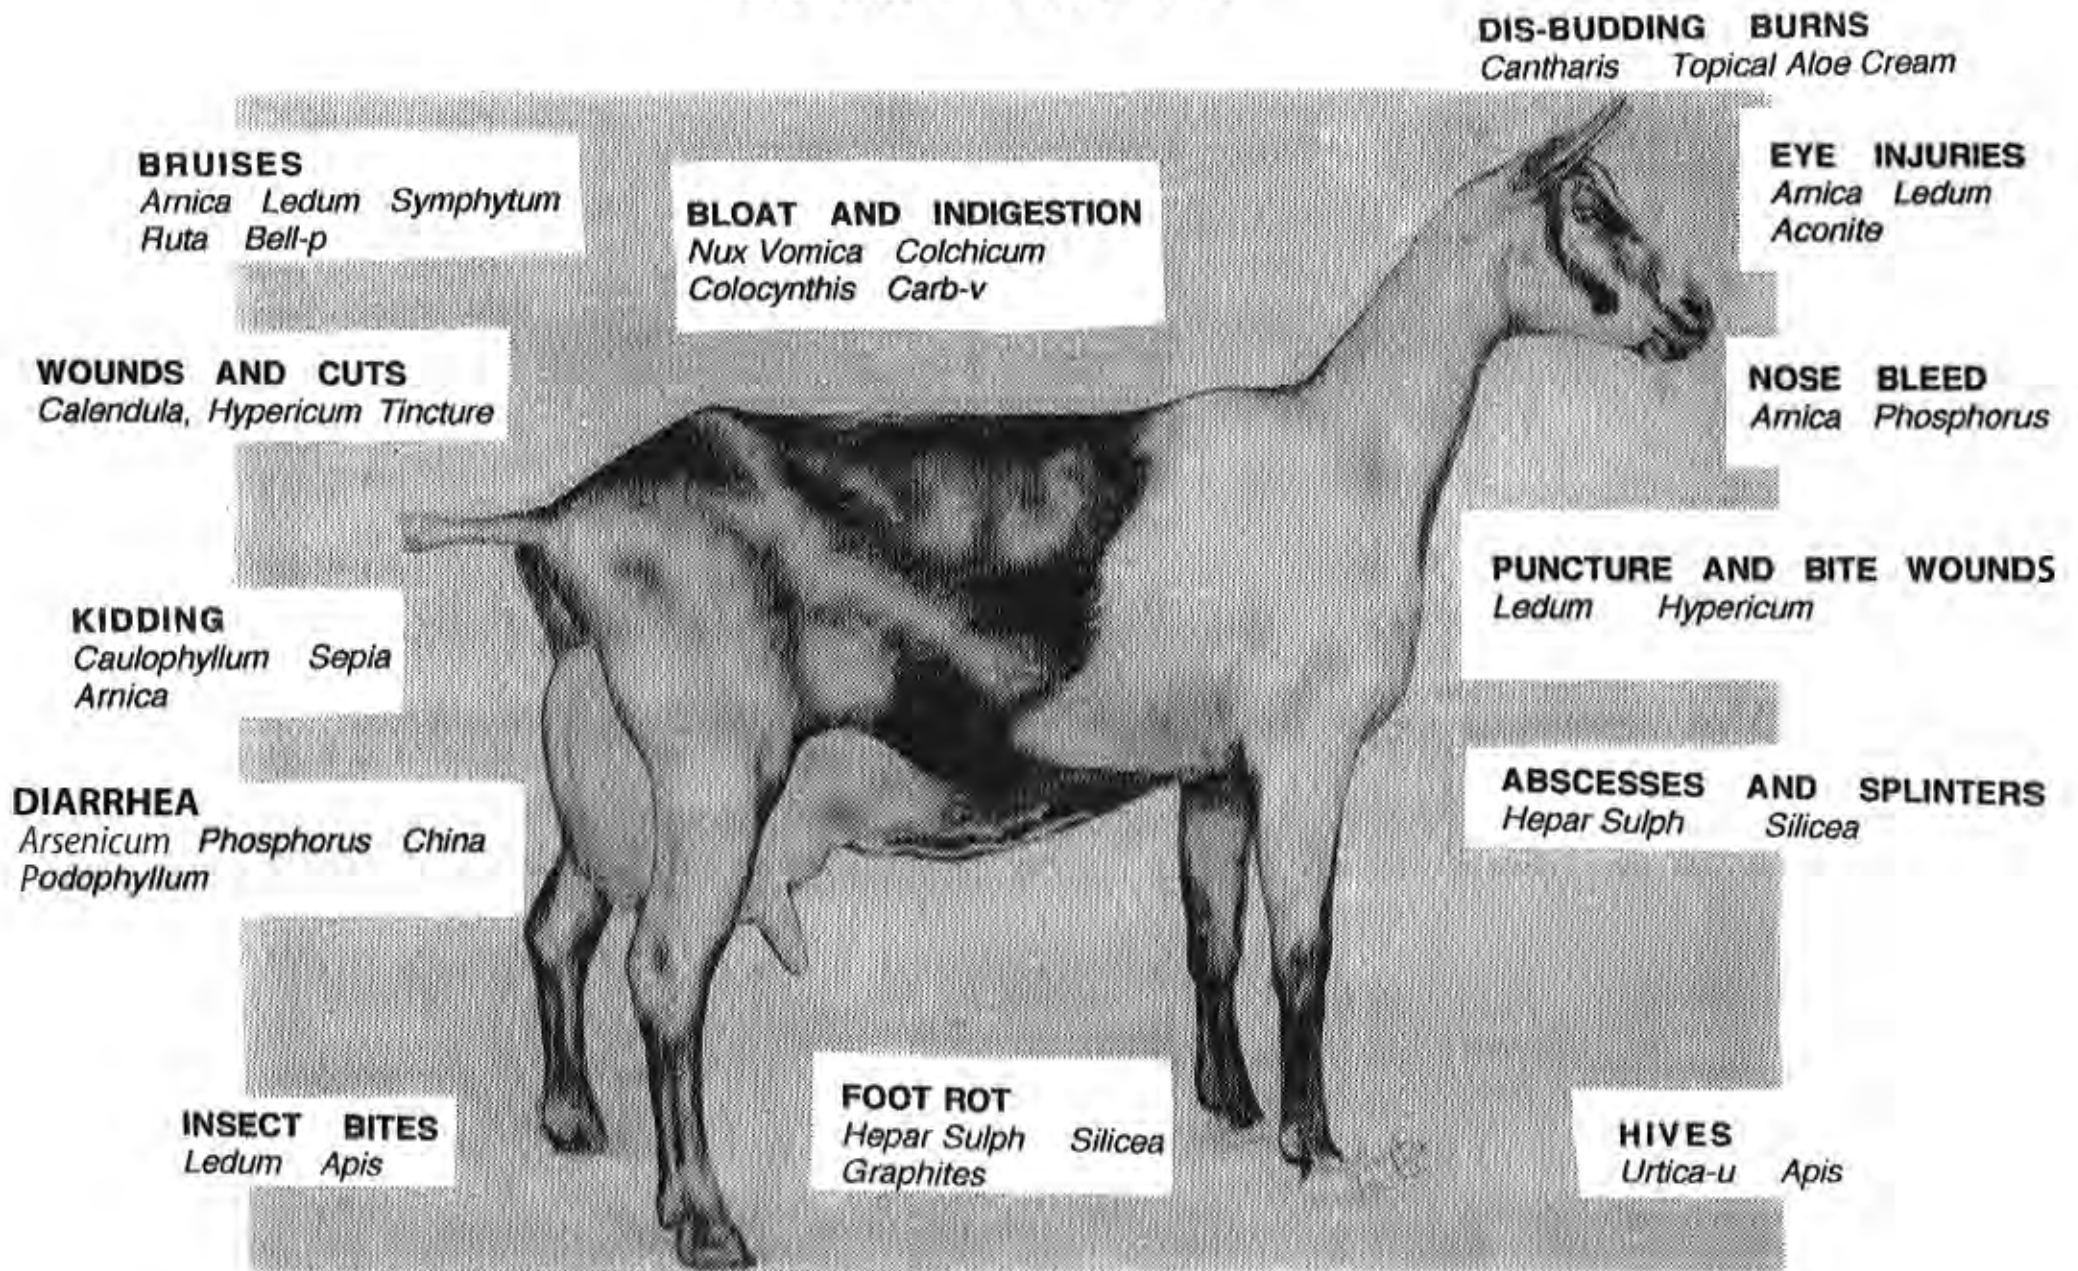

CAPRINE FIRST AID

DIS-BUDDING BURNS
Cantharis Topical Aloe Cream

EYE INJURIES
*Arnica Ledum
Aconite*

NOSE BLEED
Arnica Phosphorus

PUNCTURE AND BITE WOUNDS
Ledum Hypericum

ABSCESSSES AND SPLINTERS
Hepar Sulph Silicea

DIARRHEA
*Arsenicum Phosphorus China
Podophyllum*

INSECT BITES
Ledum Apis

FOOT ROT
*Hepar Sulph Silicea
Graphites*

MASTITIS
*Aconite Belladonna Bryonia Phytolacca
Arnica Bell-p HeparSulph Silicea Sulphur*